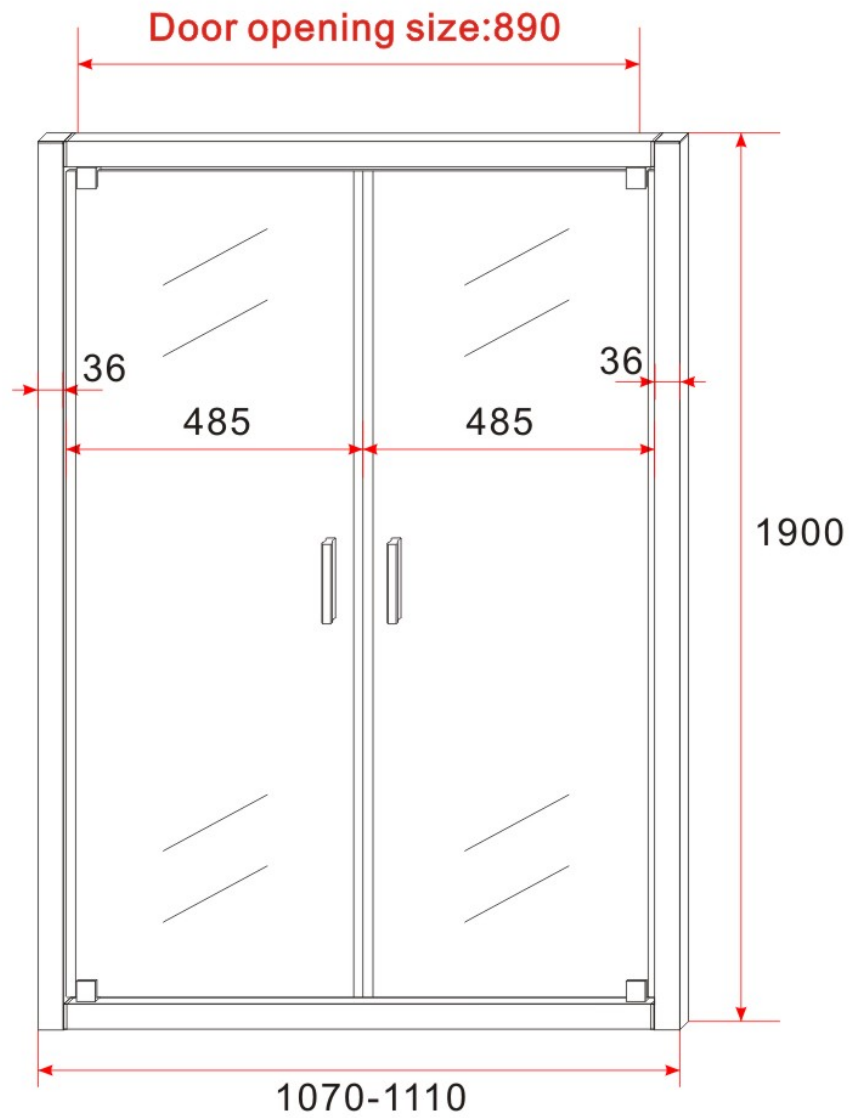

Saloon

SIZE: 800X1900mm

Saloon

SIZE: 900X1900mm

Saloon

SIZE: 1000X1900mm

Saloon

SIZE:1100X1900mm

Saloon

SIZE:1200X1900mm

Saloon

SIZE: 1300X1900mm

Saloon

SIZE: 1400X1900mm