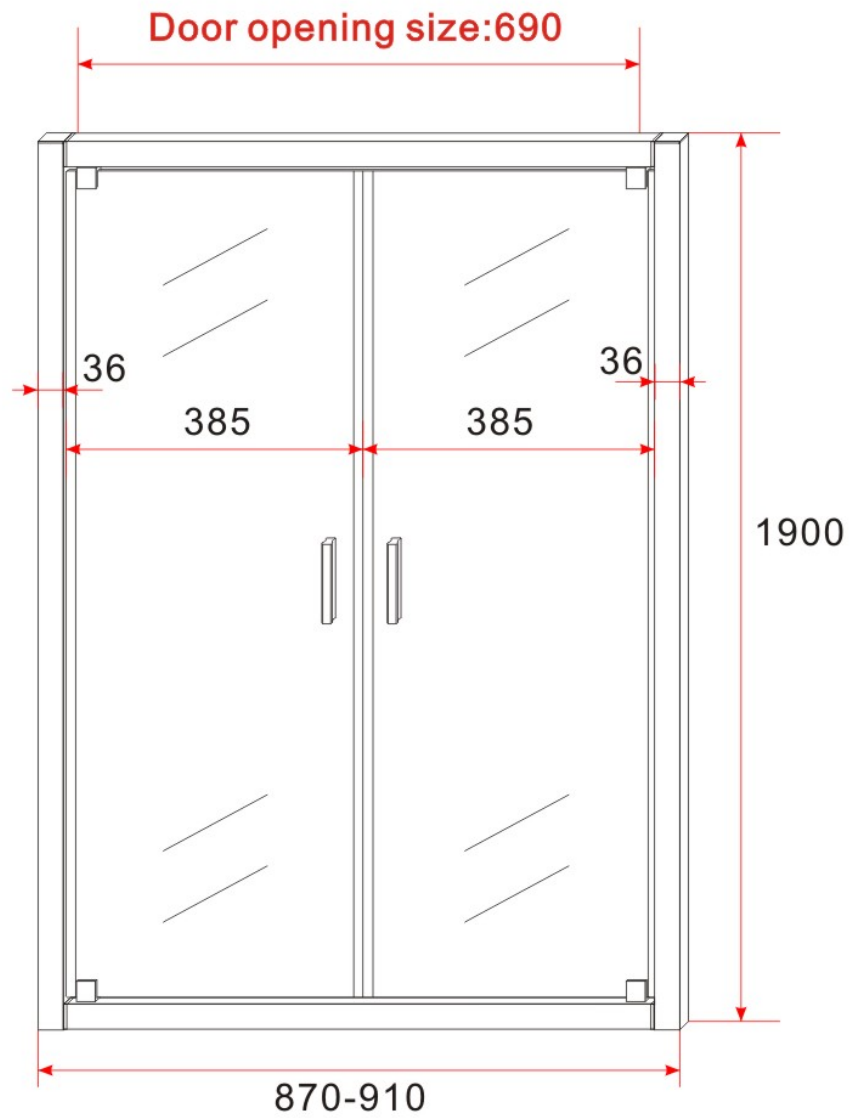

Saloon

SIZE: 800X1900mm

Saloon

SIZE: 900X1900mm

Saloon

SIZE: 1000X1900mm

Saloon

SIZE:1100X1900mm

Saloon

SIZE:1200X1900mm

Saloon

SIZE: 1300X1900mm

Saloon

SIZE: 1400X1900mm