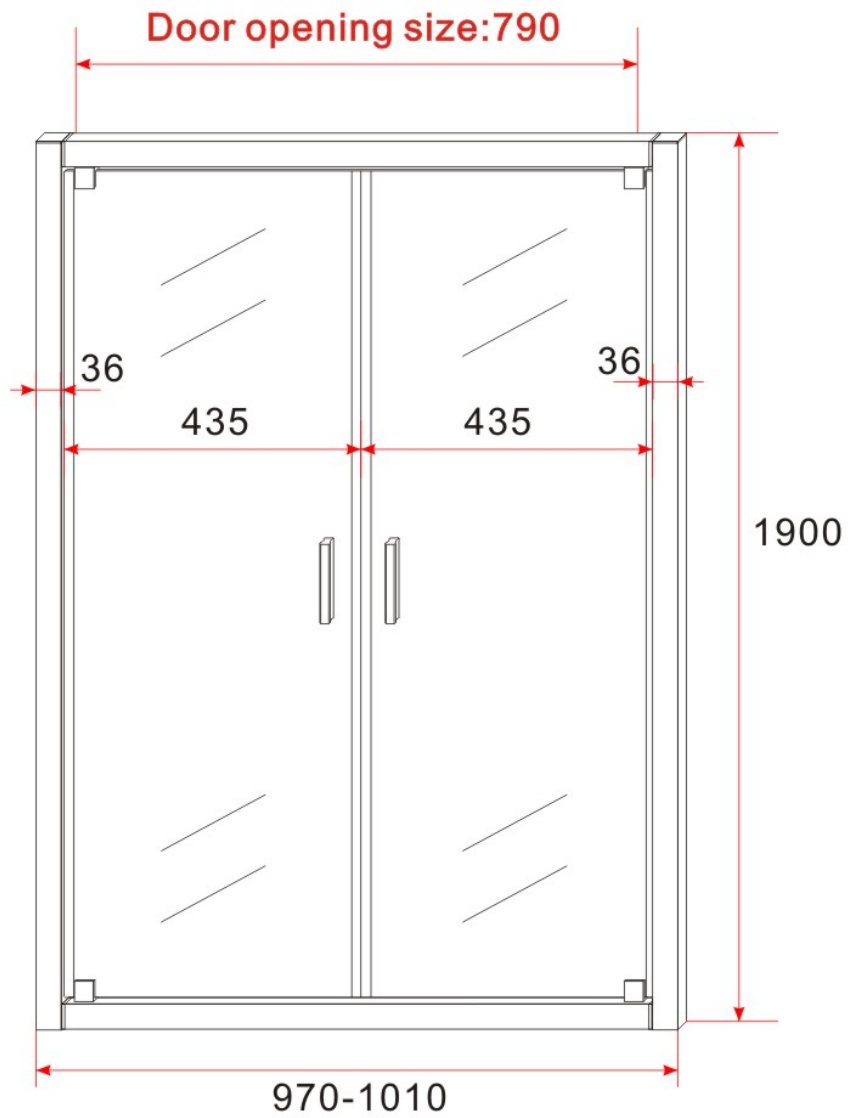

Saloon

SIZE: 800X1900mm

Saloon

SIZE: 900X1900mm

Saloon

SIZE: 1000X1900mm

Saloon

SIZE:1100X1900mm

Saloon

SIZE:1200X1900mm

Saloon

SIZE: 1300X1900mm

Saloon

SIZE: 1400X1900mm